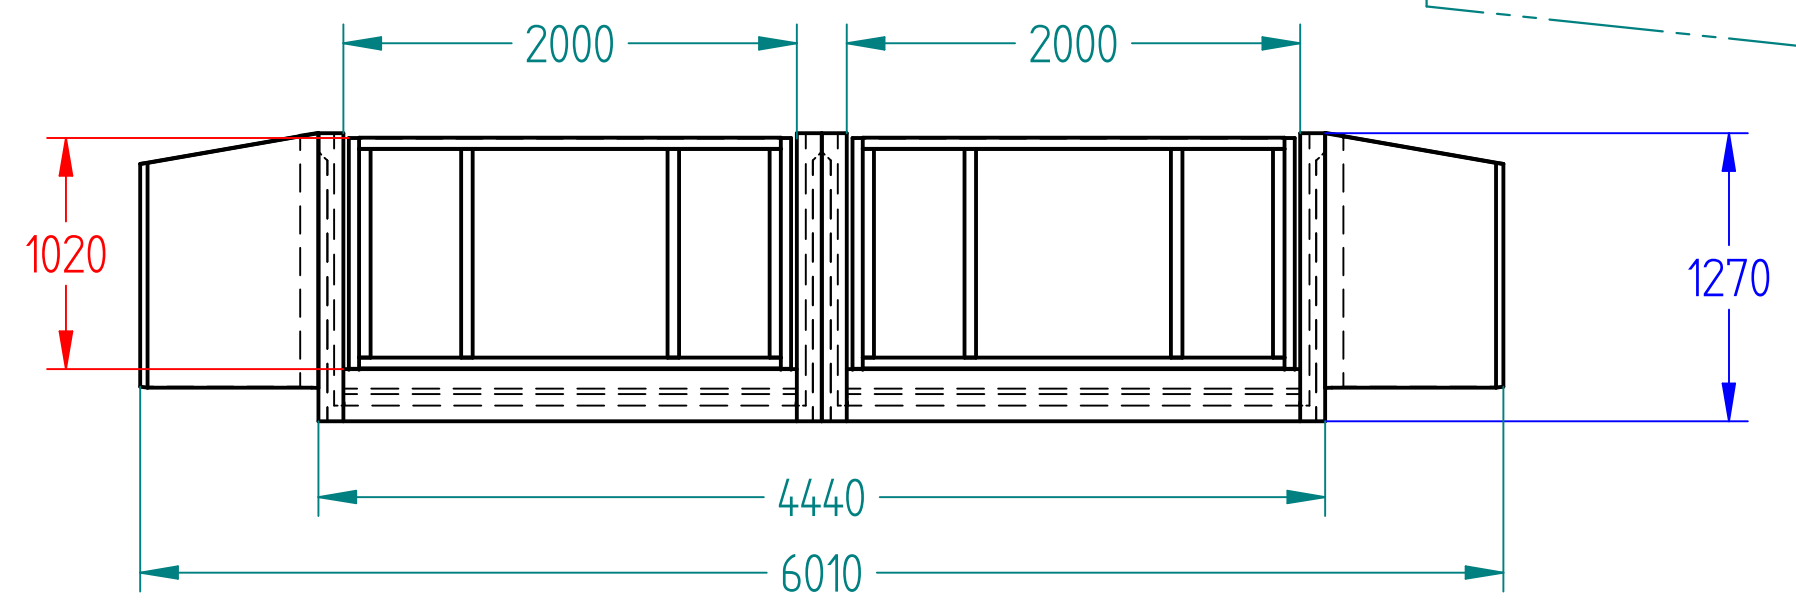

front view

top view

Padman Box Culvert 2000  
 2 piece with 1000mm. door,  
 upstream and downstream  
 wings

PBC 2000^1000 2 piece all wings		Quantity
Name		
Date : 9/10/2015		
Dimensions in mm. Tolerance ±10mm. unless otherwise stated	 <i>Innovative Irrigation Solutions</i> <a href="mailto:info@padmanstops.com.au">info@padmanstops.com.au</a> tel. 03 5874 5282 © Padman Stops. This document is and shall remain the property of Padman Stops. Unauthorised use of this document in any form is prohibited. Patents may apply.	
A3	SHEET 2 OF 1	