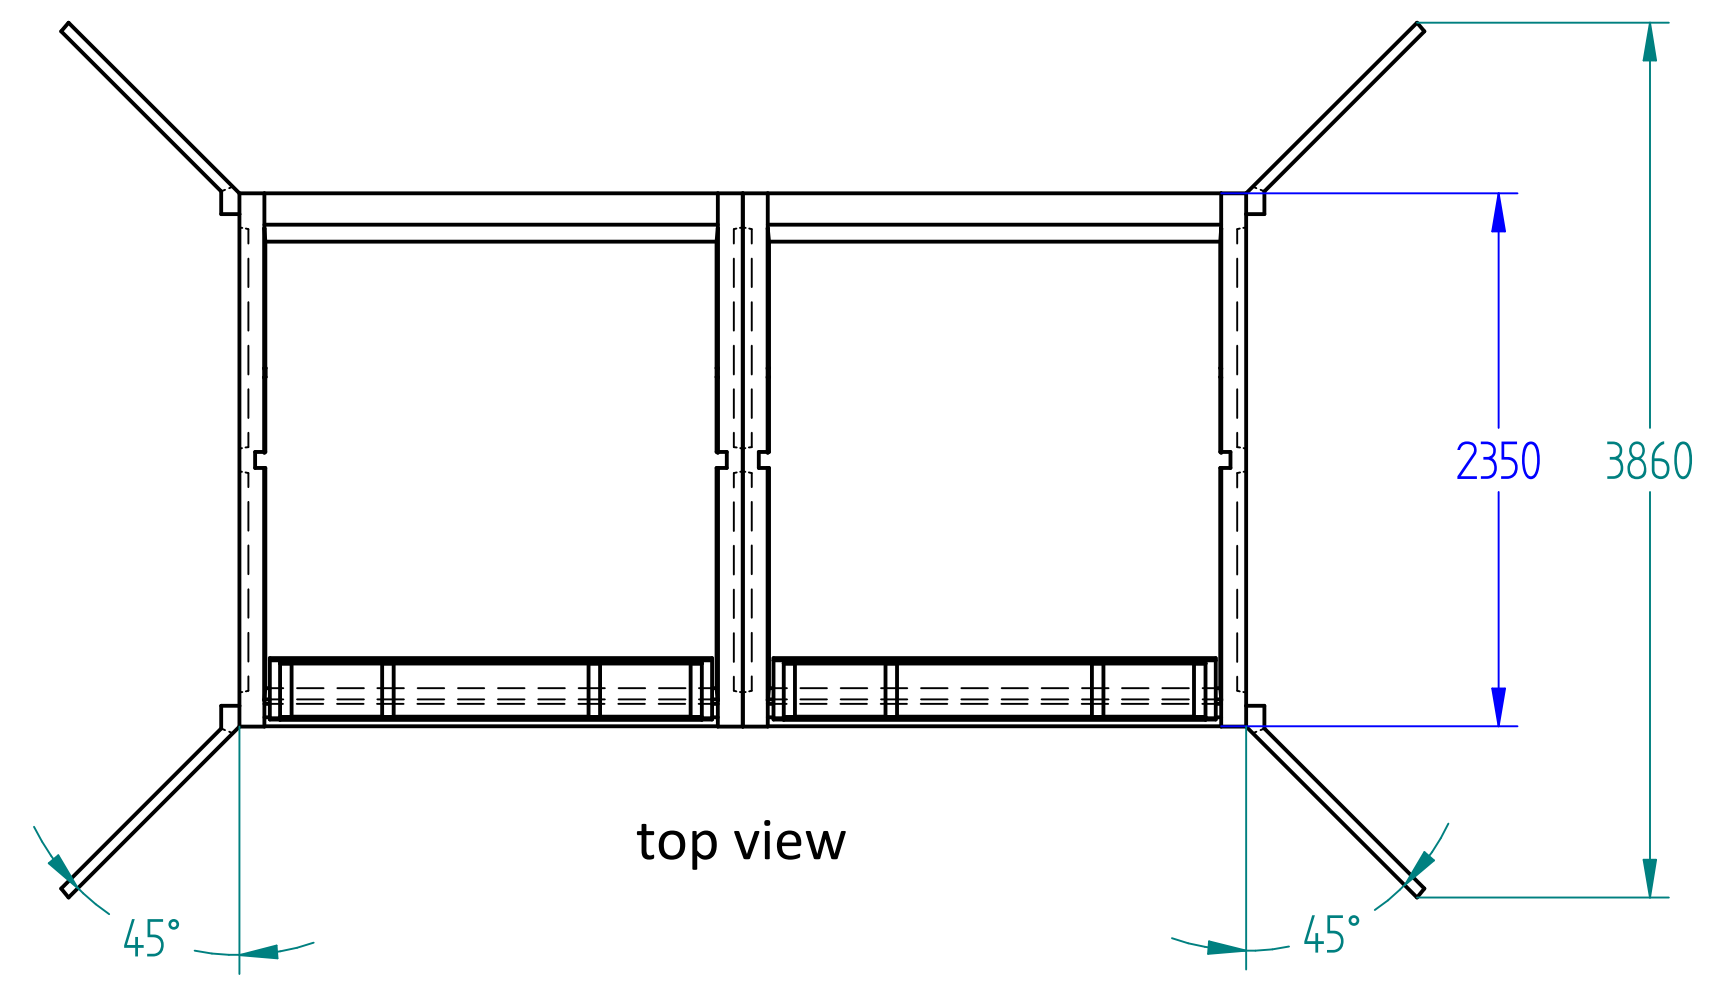

front view

top view

Padman Box Culvert 2000  
 2 piece with 1000mm. door,  
 upstream and downstream  
 wings

PBC 2000^1000 2 piece all wings		Quantity
Name		
Date : 9/10/2015		
Dimensions in mm. Tolerance ±10mm. unless otherwise stated	 <i>Innovative Irrigation Solutions</i> <a href="mailto:info@padmanstops.com.au">info@padmanstops.com.au</a> tel. 03 5874 5282 © Padman Stops. This document is and shall remain the property of Padman Stops. Unauthorised use of this document in any form is prohibited. Patents may apply.	
A3	SHEET 2 OF 1	