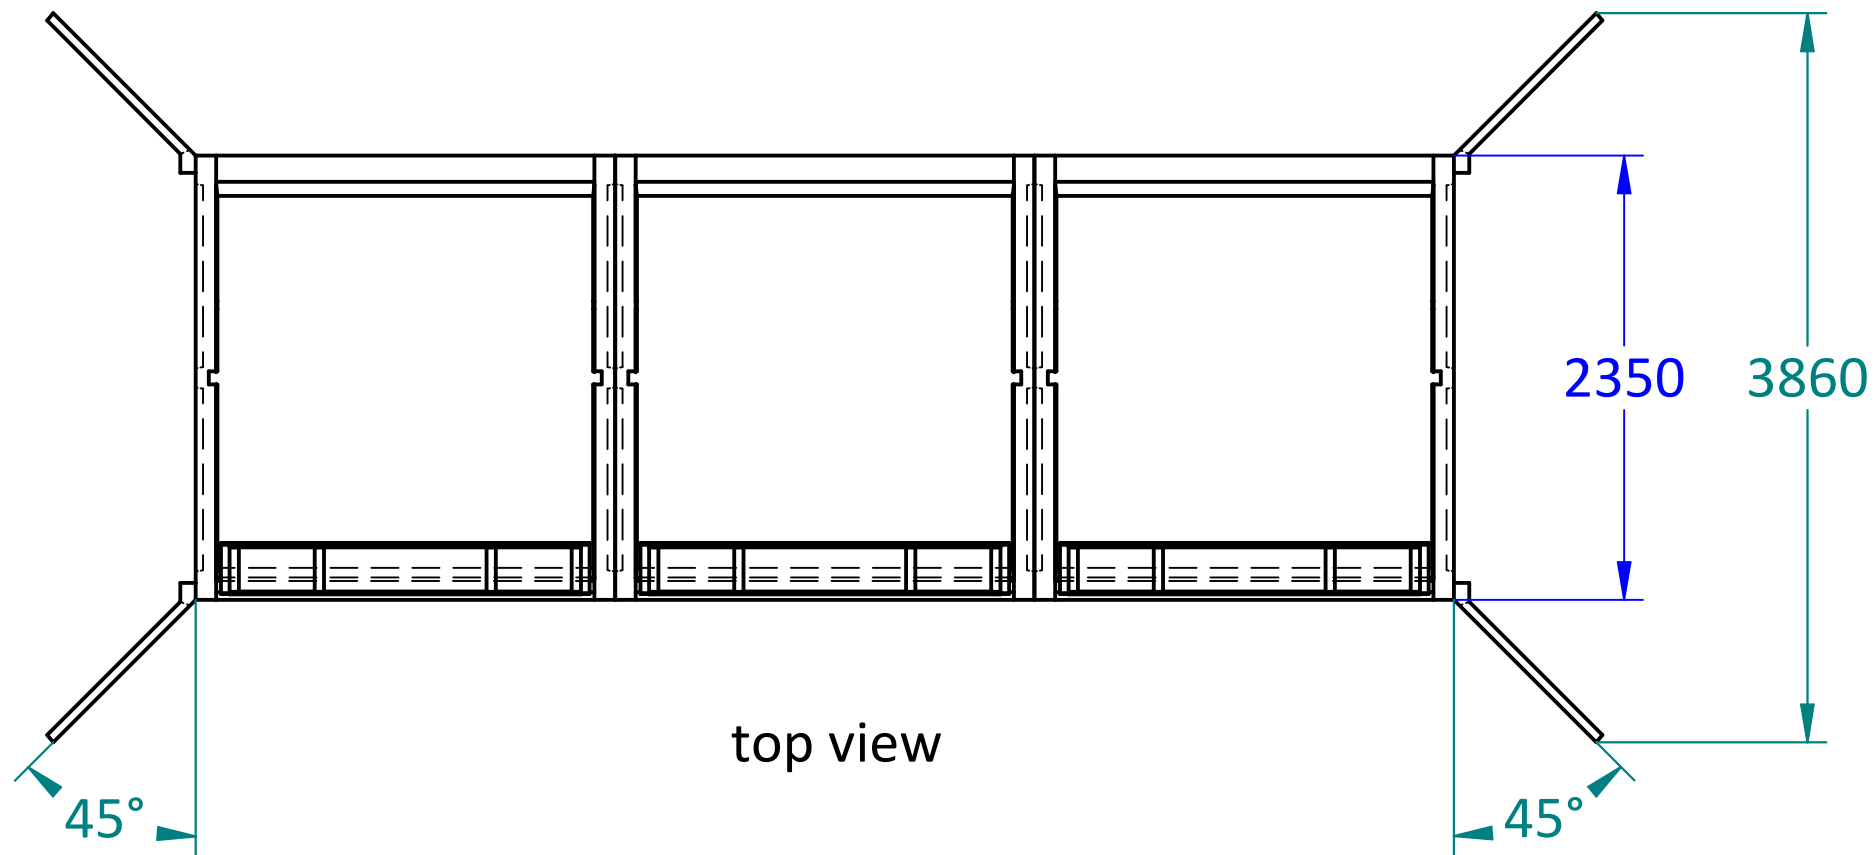

front view

Padman Box Culvert 2000  
3 piece with 1000mm. door,  
upstream and downstream  
wings

top view

|  |   |   |
|--|---|---|
| PBC 2000^1000 3 piece all wings  |   | Quantity  |
| Name   |   | Quantity  |
| Date : 13/01/2016  |   |   |
| Dimensions in mm.<br>Tolerance ±10mm.<br>unless otherwise<br>stated                    | <br><i>Innovative Irrigation Solutions</i> |   |
| <a href="mailto:info@padmanstops.com.au">info@padmanstops.com.au</a> tel. 03 5874 5282 |   | © Padman Stops. This document is and shall remain the property of Padman Stops. Unauthorised use of this document in any form is prohibited. Patents may apply. |
| A3   | SHEET 2 OF 1  |   |