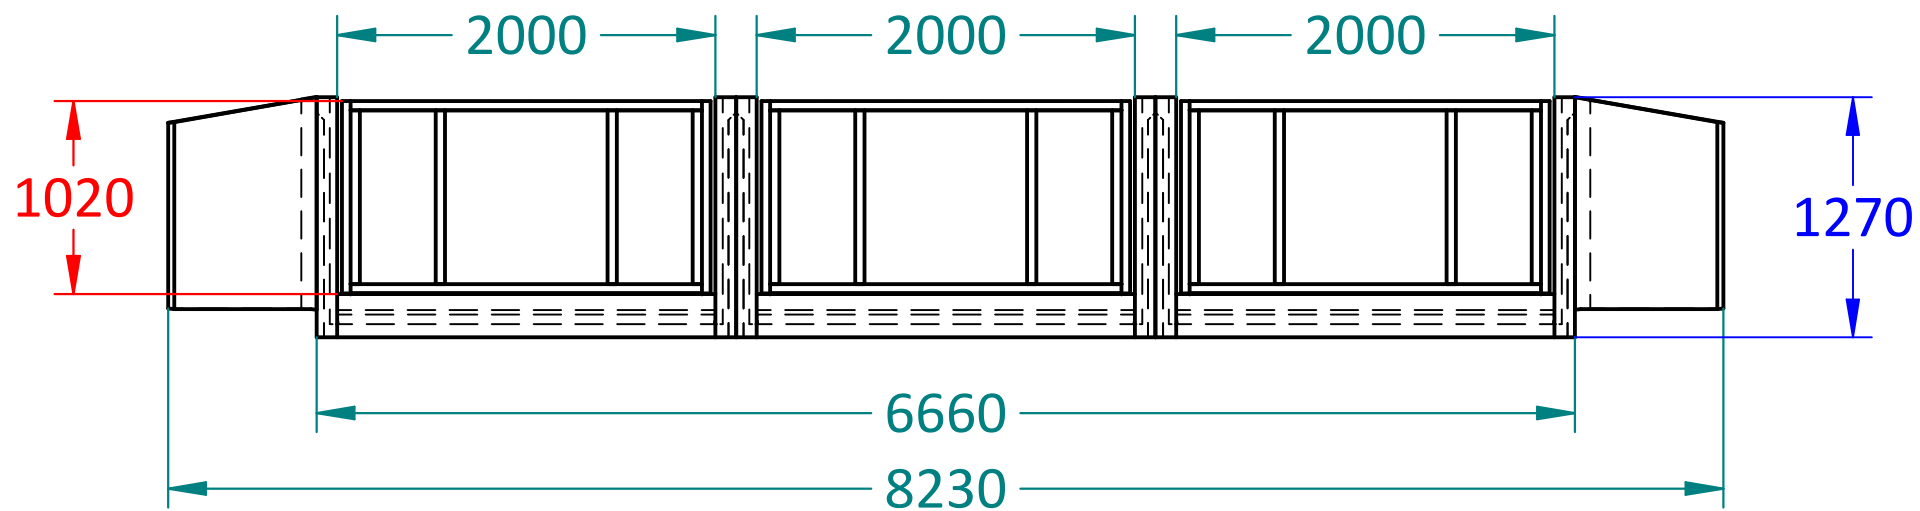

front view

Padman Box Culvert 2000  
3 piece with 1000mm. door,  
upstream and downstream  
wings

top view

|  |   |   |
|--|---|---|
| PBC 2000^1000 3 piece all wings  |   | Quantity  |
| Name   |   | Quantity  |
| Date : 13/01/2016  |   |   |
| Dimensions in mm.<br>Tolerance ±10mm.<br>unless otherwise<br>stated                    | <br><i>Innovative Irrigation Solutions</i> |   |
| <a href="mailto:info@padmanstops.com.au">info@padmanstops.com.au</a> tel. 03 5874 5282 |   | © Padman Stops. This document is and shall remain the property of Padman Stops. Unauthorised use of this document in any form is prohibited. Patents may apply. |
| A3   | SHEET 2 OF 1  |   |