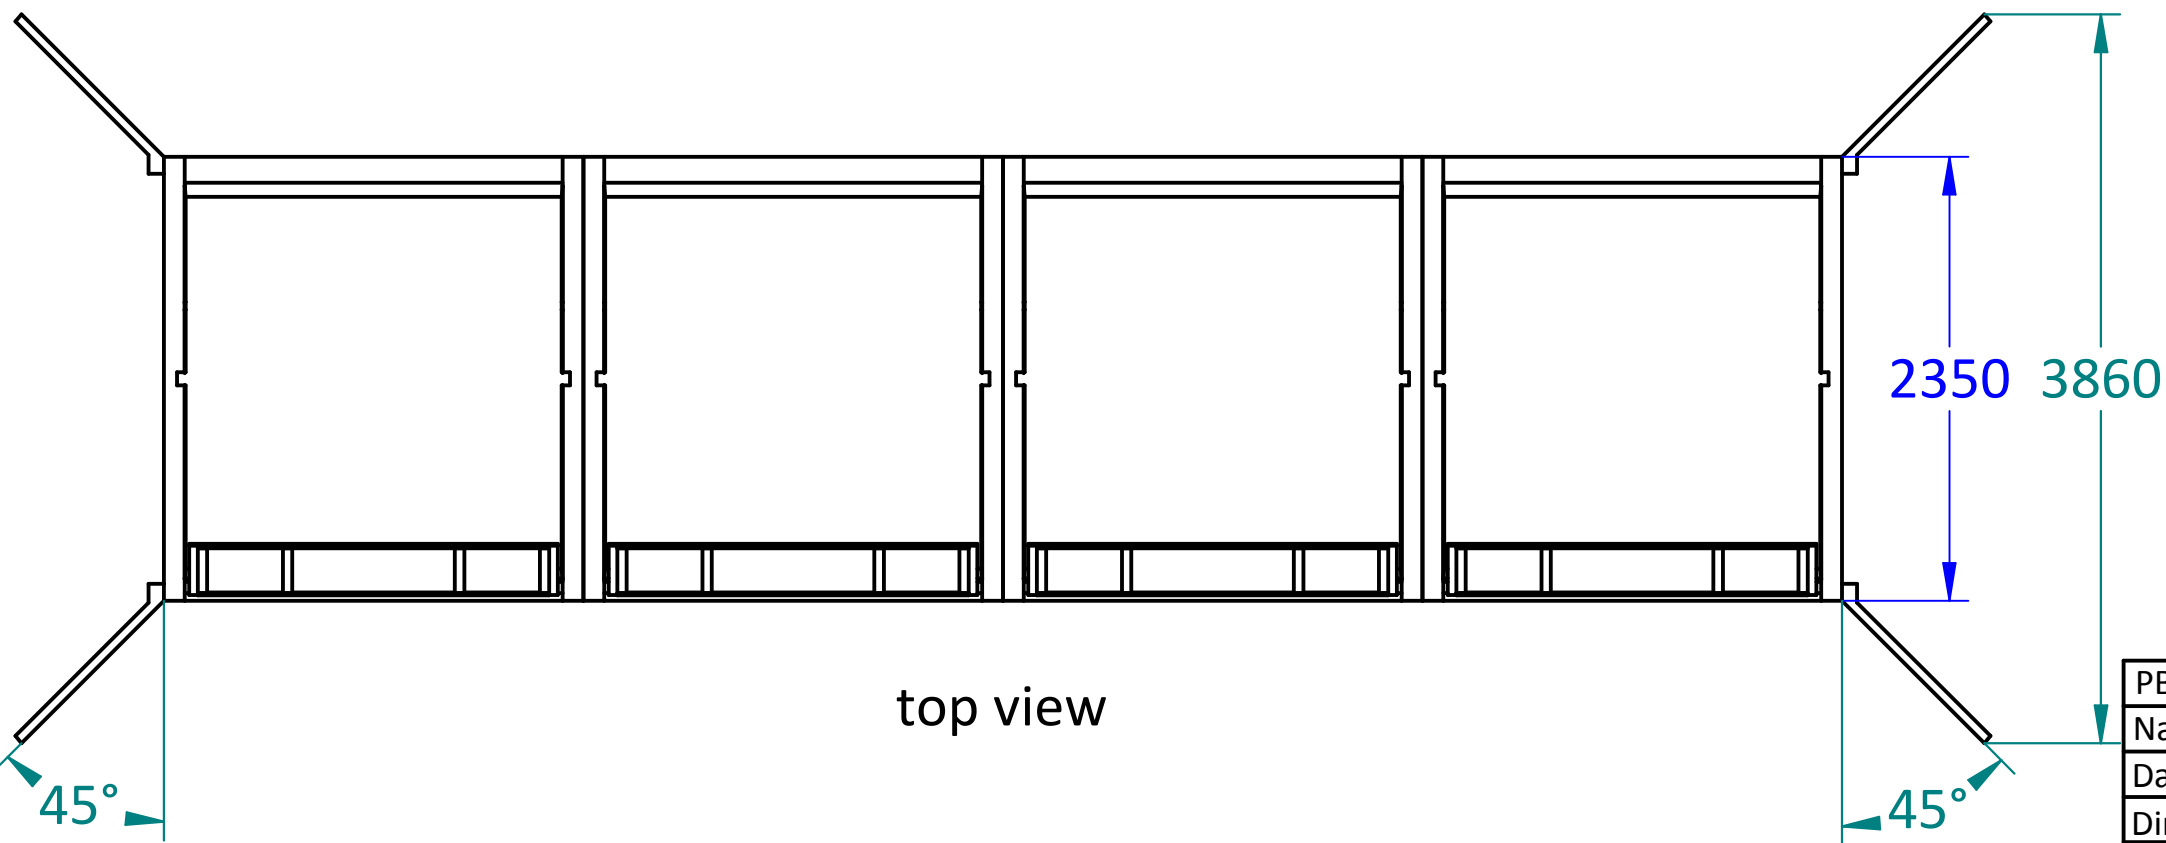

front view

top view

Padman Box Culvert 2000
4 piece with 1000mm. door,
upstream and downstream
wings

PBC 2000^1000 4 piece all wings		Quantity
Name		
Date : 28/01/2016		
Dimensions in mm. Tolerance ±10mm. unless otherwise stated		 <i>Innovative Irrigation Solutions</i> info@padmanstops.com.au tel. 03 5874 5282 © Padman Stops. This document is and shall remain the property of Padman Stops. Unauthorised use of this document in any form is prohibited. Patents may apply.
A3	SHEET 2 OF 1	