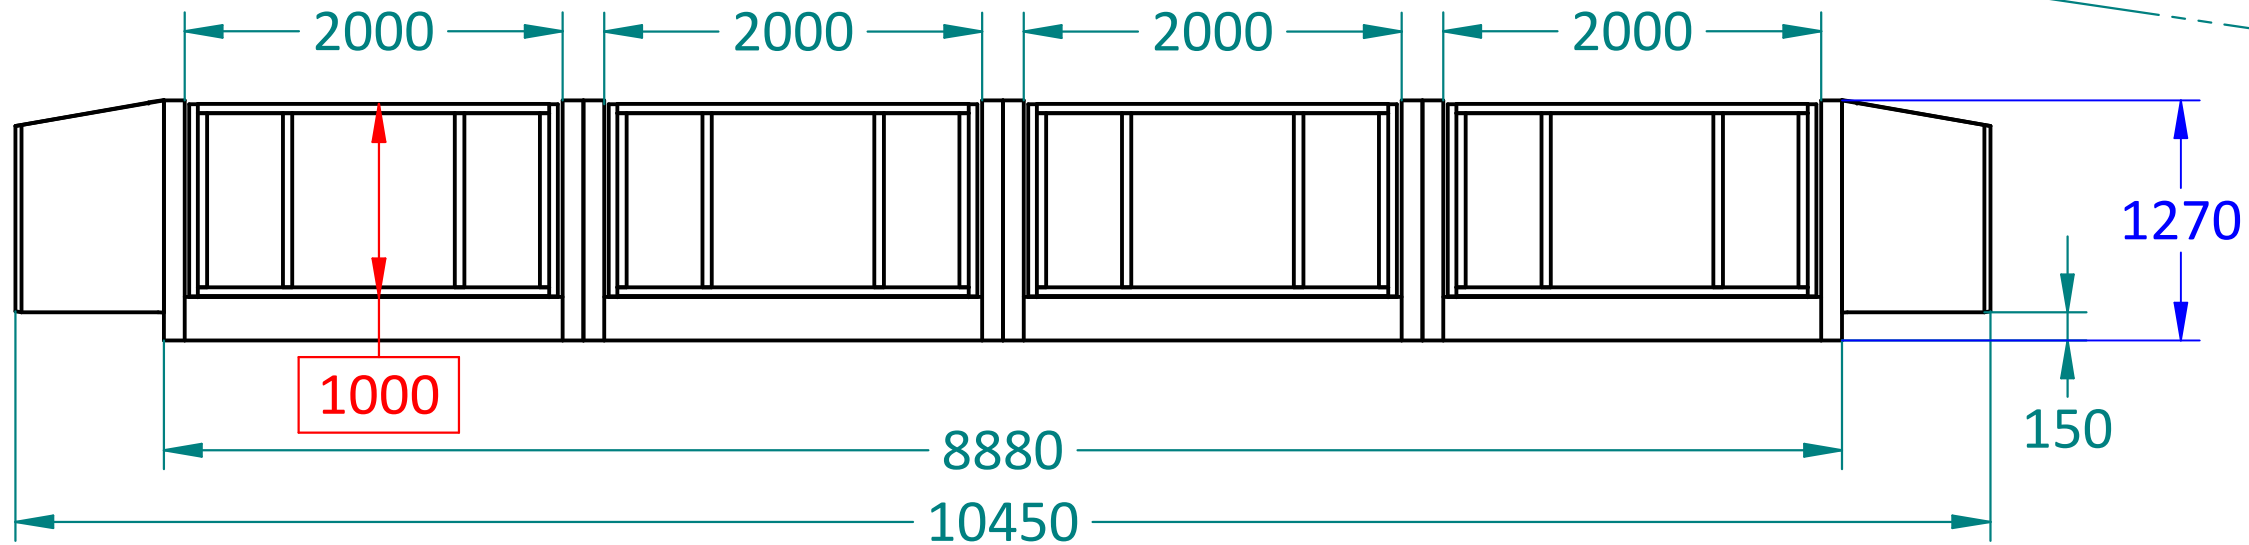

front view

top view

Padman Box Culvert 2000
4 piece with 1000mm. door,
upstream and downstream
wings

PBC 2000^1000 4 piece all wings		Quantity
Name		
Date : 28/01/2016		
Dimensions in mm. Tolerance ±10mm. unless otherwise stated		 <i>Innovative Irrigation Solutions</i> info@padmanstops.com.au tel. 03 5874 5282 © Padman Stops. This document is and shall remain the property of Padman Stops. Unauthorised use of this document in any form is prohibited. Patents may apply.
A3	SHEET 2 OF 1	