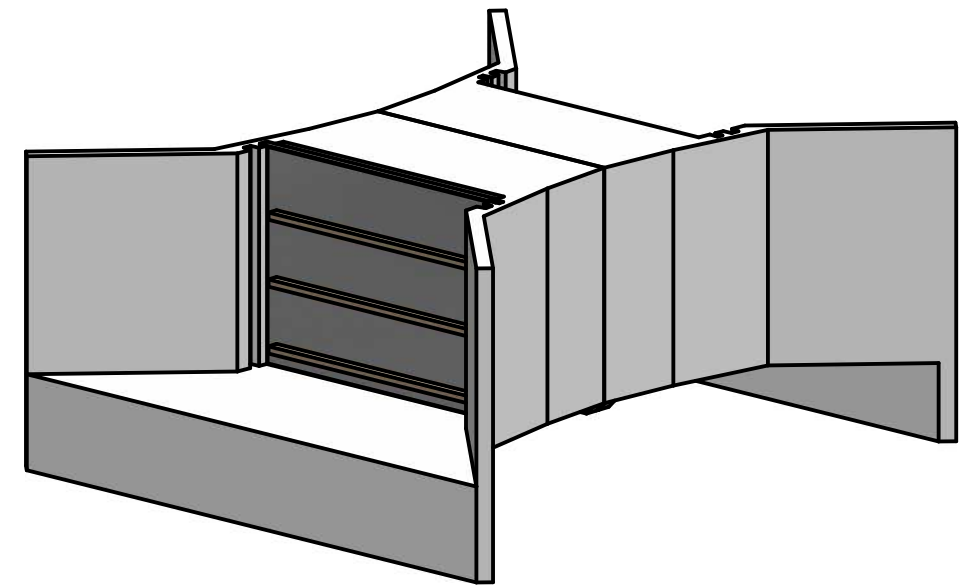

Recommended  
freeboard

≥150

750

throat width  
900

throat height  
630

1080

1180

330

This is the height from  
the top of the closed  
door to the sill level

A top view of the R4 double

2360

2080

R4 Rice Stop

R4 Rice Stop with slide door

R4 Rice Stop double with slide door