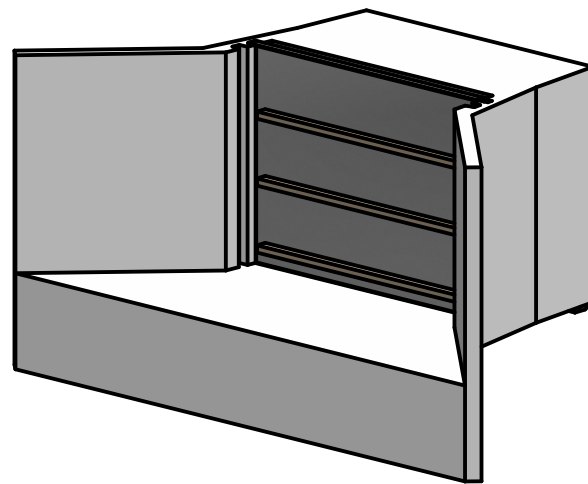

Recommended  
freeboard

≥150

750

throat width  
900

throat height  
630

1080

1180

330

This is the height from  
the top of the closed  
door to the sill level

A top view of the R4 double

2360

2080

R4 Rice Stop

R4 Rice Stop with slide door

R4 Rice Stop double with slide door