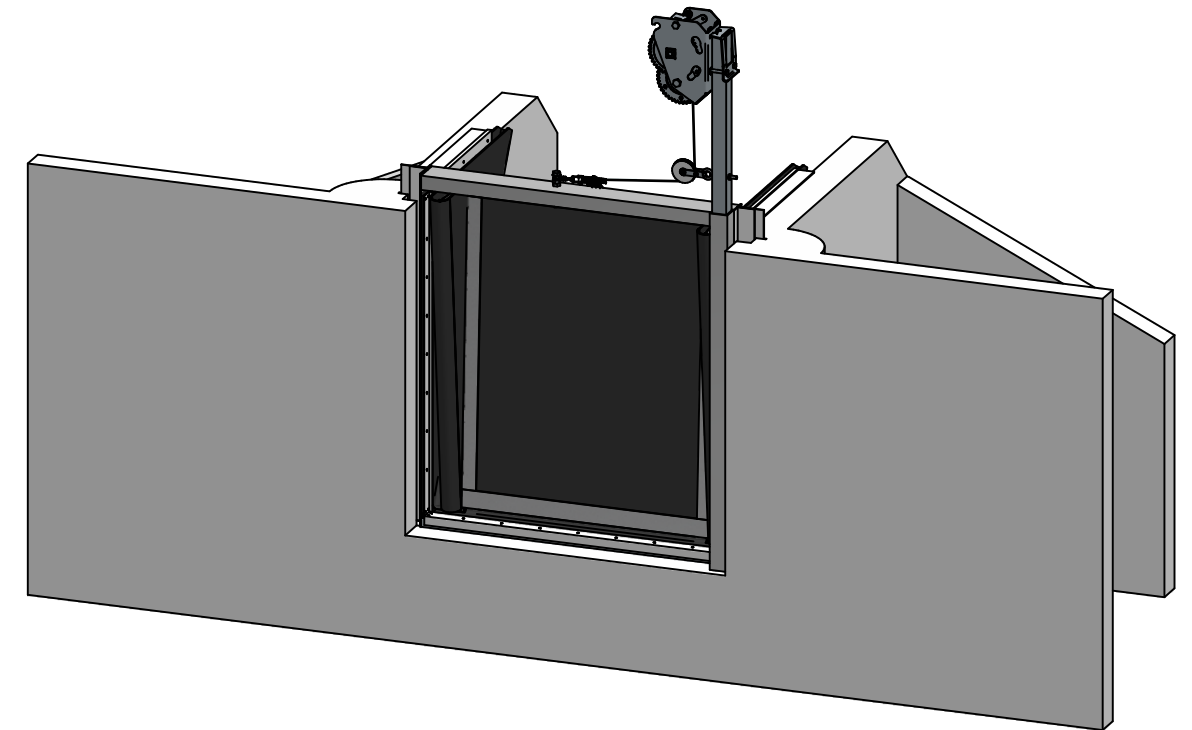

Top view

Upstream view

Insert W900xH900 - Fitted to L Stop - Rev1
General arrangement

- Recommended is 100mm of freeboard
on the upstream side of the rubber door.

Insert W900xH900 - L Stop Retrofit

© Padman Stops. This document is and shall remain the property of Padman Stops. Unauthorised use of this document in any form is prohibited. Patents may apply.