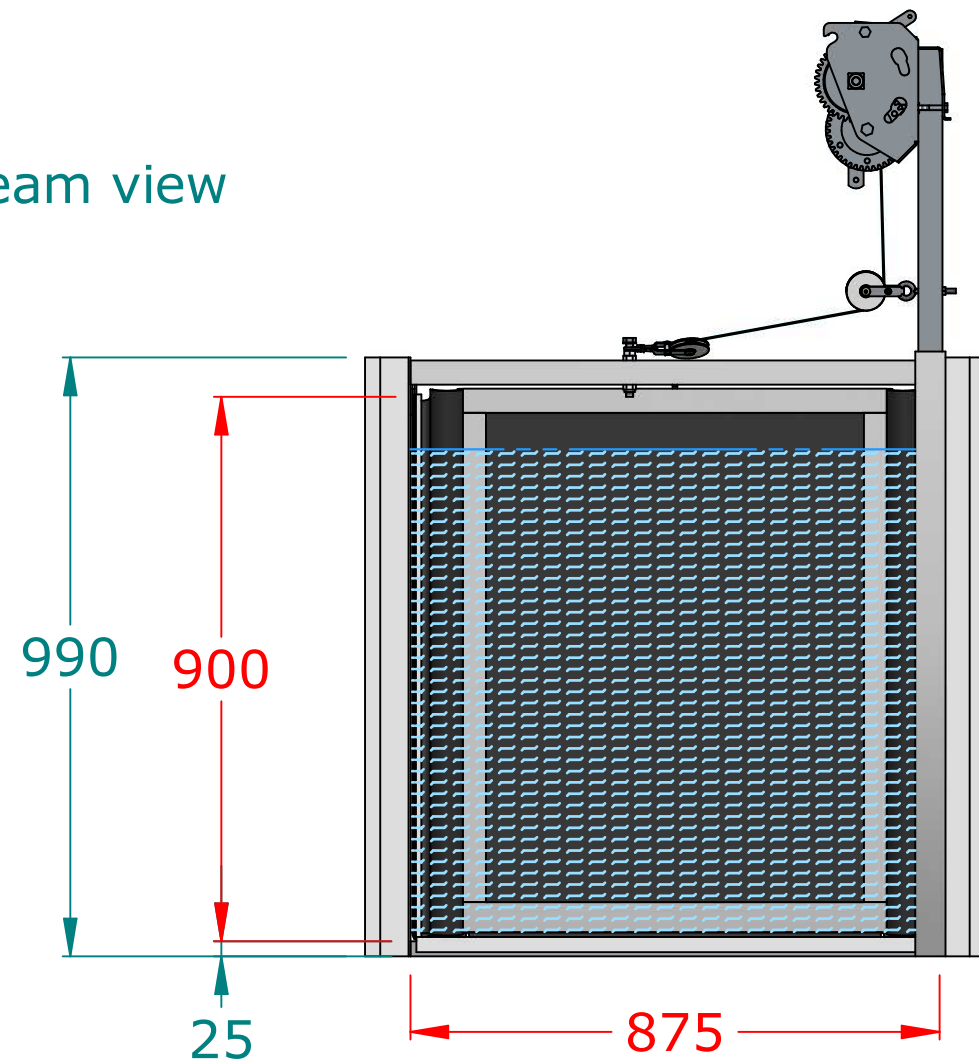

Top view

Upstream view

Insert W900xH900 - Fitted to L Stop - Rev1
General arrangement

- Recommended is 100mm of freeboard
on the upstream side of the rubber door.

Insert W900xH900 - L Stop Retrofit

© Padman Stops. This document is and shall remain the property of Padman Stops. Unauthorised use of this document in any form is prohibited. Patents may apply.