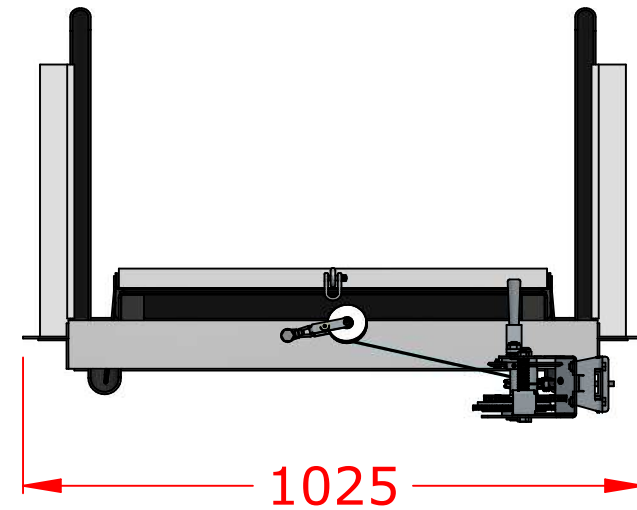

Top view

Upstream view

Insert W900xH900 - Fitted to L Stop - Rev1
General arrangement

- Recommended is 100mm of freeboard
on the upstream side of the rubber door.

Insert W900xH900 - L Stop Retrofit

© Padman Stops. This document is and shall remain the property of Padman Stops. Unauthorised use of this document in any form is prohibited. Patents may apply.

All dimensions in millimetres unless otherwise stated.

info@padmanstops.com.au
tel. 03 5874 5282