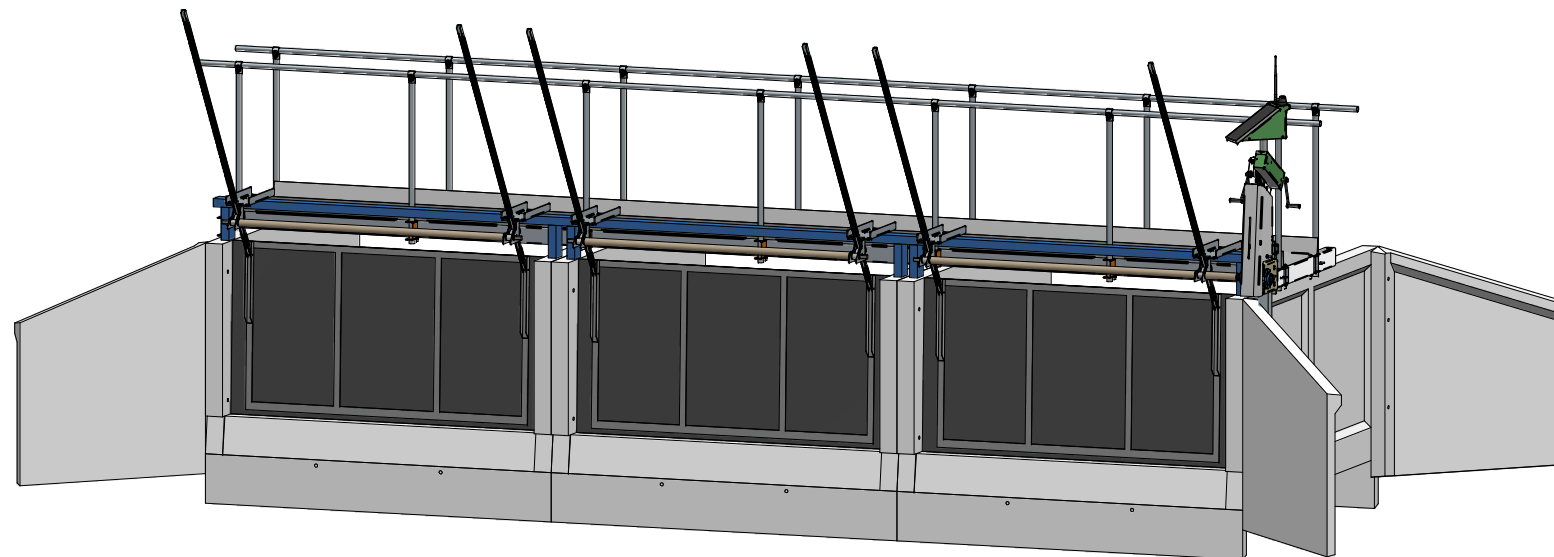

Height from the top of the closed door to PBC 2000 sill level : 1050

- 3 PBC 2000
- 4 PBC Wings
- 4 PBC 2000 Ratwall
- 1 PBC 2000 Walkway
- PosiDrive
- AutoWinch Seasonal (shown) and AutoWinch Pro ready

- Recommended is 100mm of freeboard on the upstream side of the rubber door.

PBC 2000-1000 - 3 piece - PosiDrive

© Padman Stops. This document is and shall remain the property of Padman Stops. Unauthorised use of this document in any form is prohibited. Patents may apply.