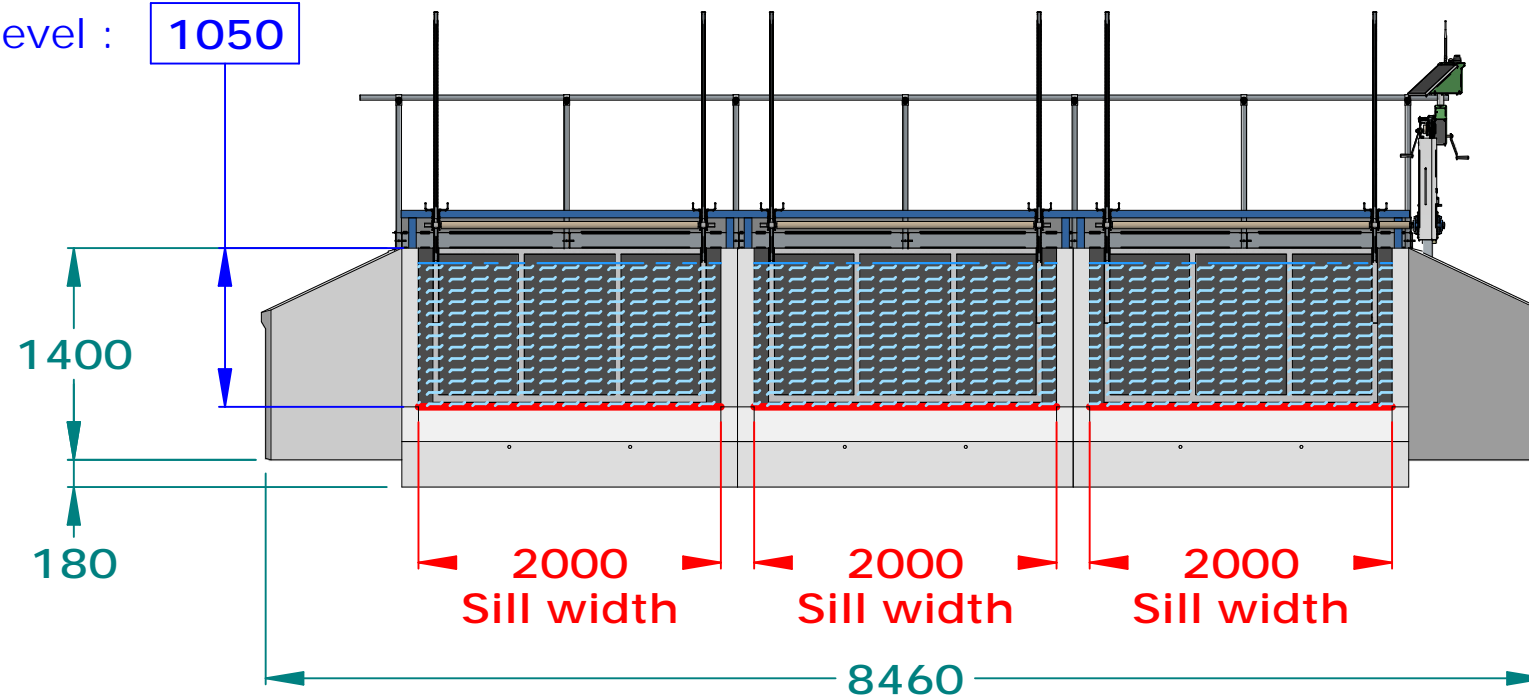

Height from the top of the closed door to PBC 2000 sill level : 1050

- 3 PBC 2000
- 4 PBC Wings
- 4 PBC 2000 Ratwall
- 1 PBC 2000 Walkway
- PosiDrive
- AutoWinch Seasonal (shown) and AutoWinch Pro ready

- Recommended is 100mm of freeboard on the upstream side of the rubber door.

PBC 2000-1000 - 3 piece - PosiDrive

© Padman Stops. This document is and shall remain the property of Padman Stops. Unauthorised use of this document in any form is prohibited. Patents may apply.