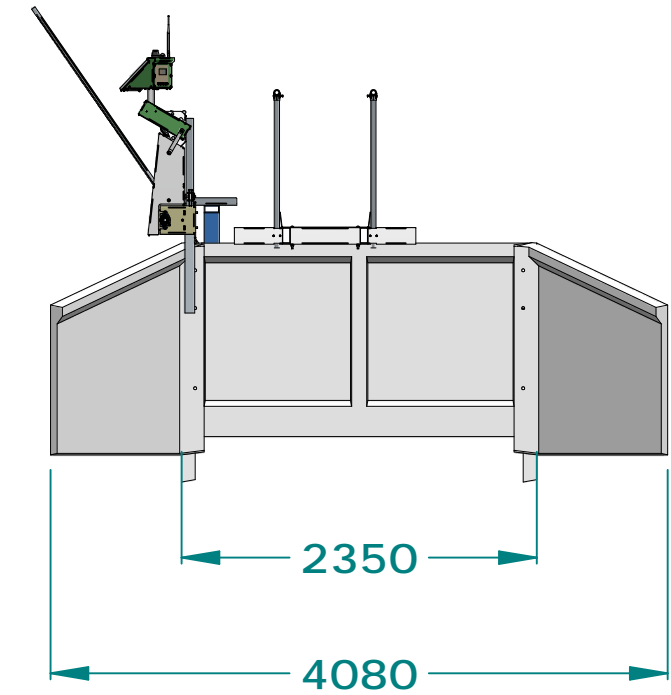

Height from the top of the closed door to PBC 2000 sill level : 1050

- 3 PBC 2000
- 4 PBC Wings
- 4 PBC 2000 Ratwall
- 1 PBC 2000 Walkway
- PosiDrive
- AutoWinch Seasonal (shown) and AutoWinch Pro ready

- Recommended is 100mm of freeboard on the upstream side of the rubber door.

PBC 2000-1000 - 3 piece - PosiDrive

© Padman Stops. This document is and shall remain the property of Padman Stops. Unauthorised use of this document in any form is prohibited. Patents may apply.