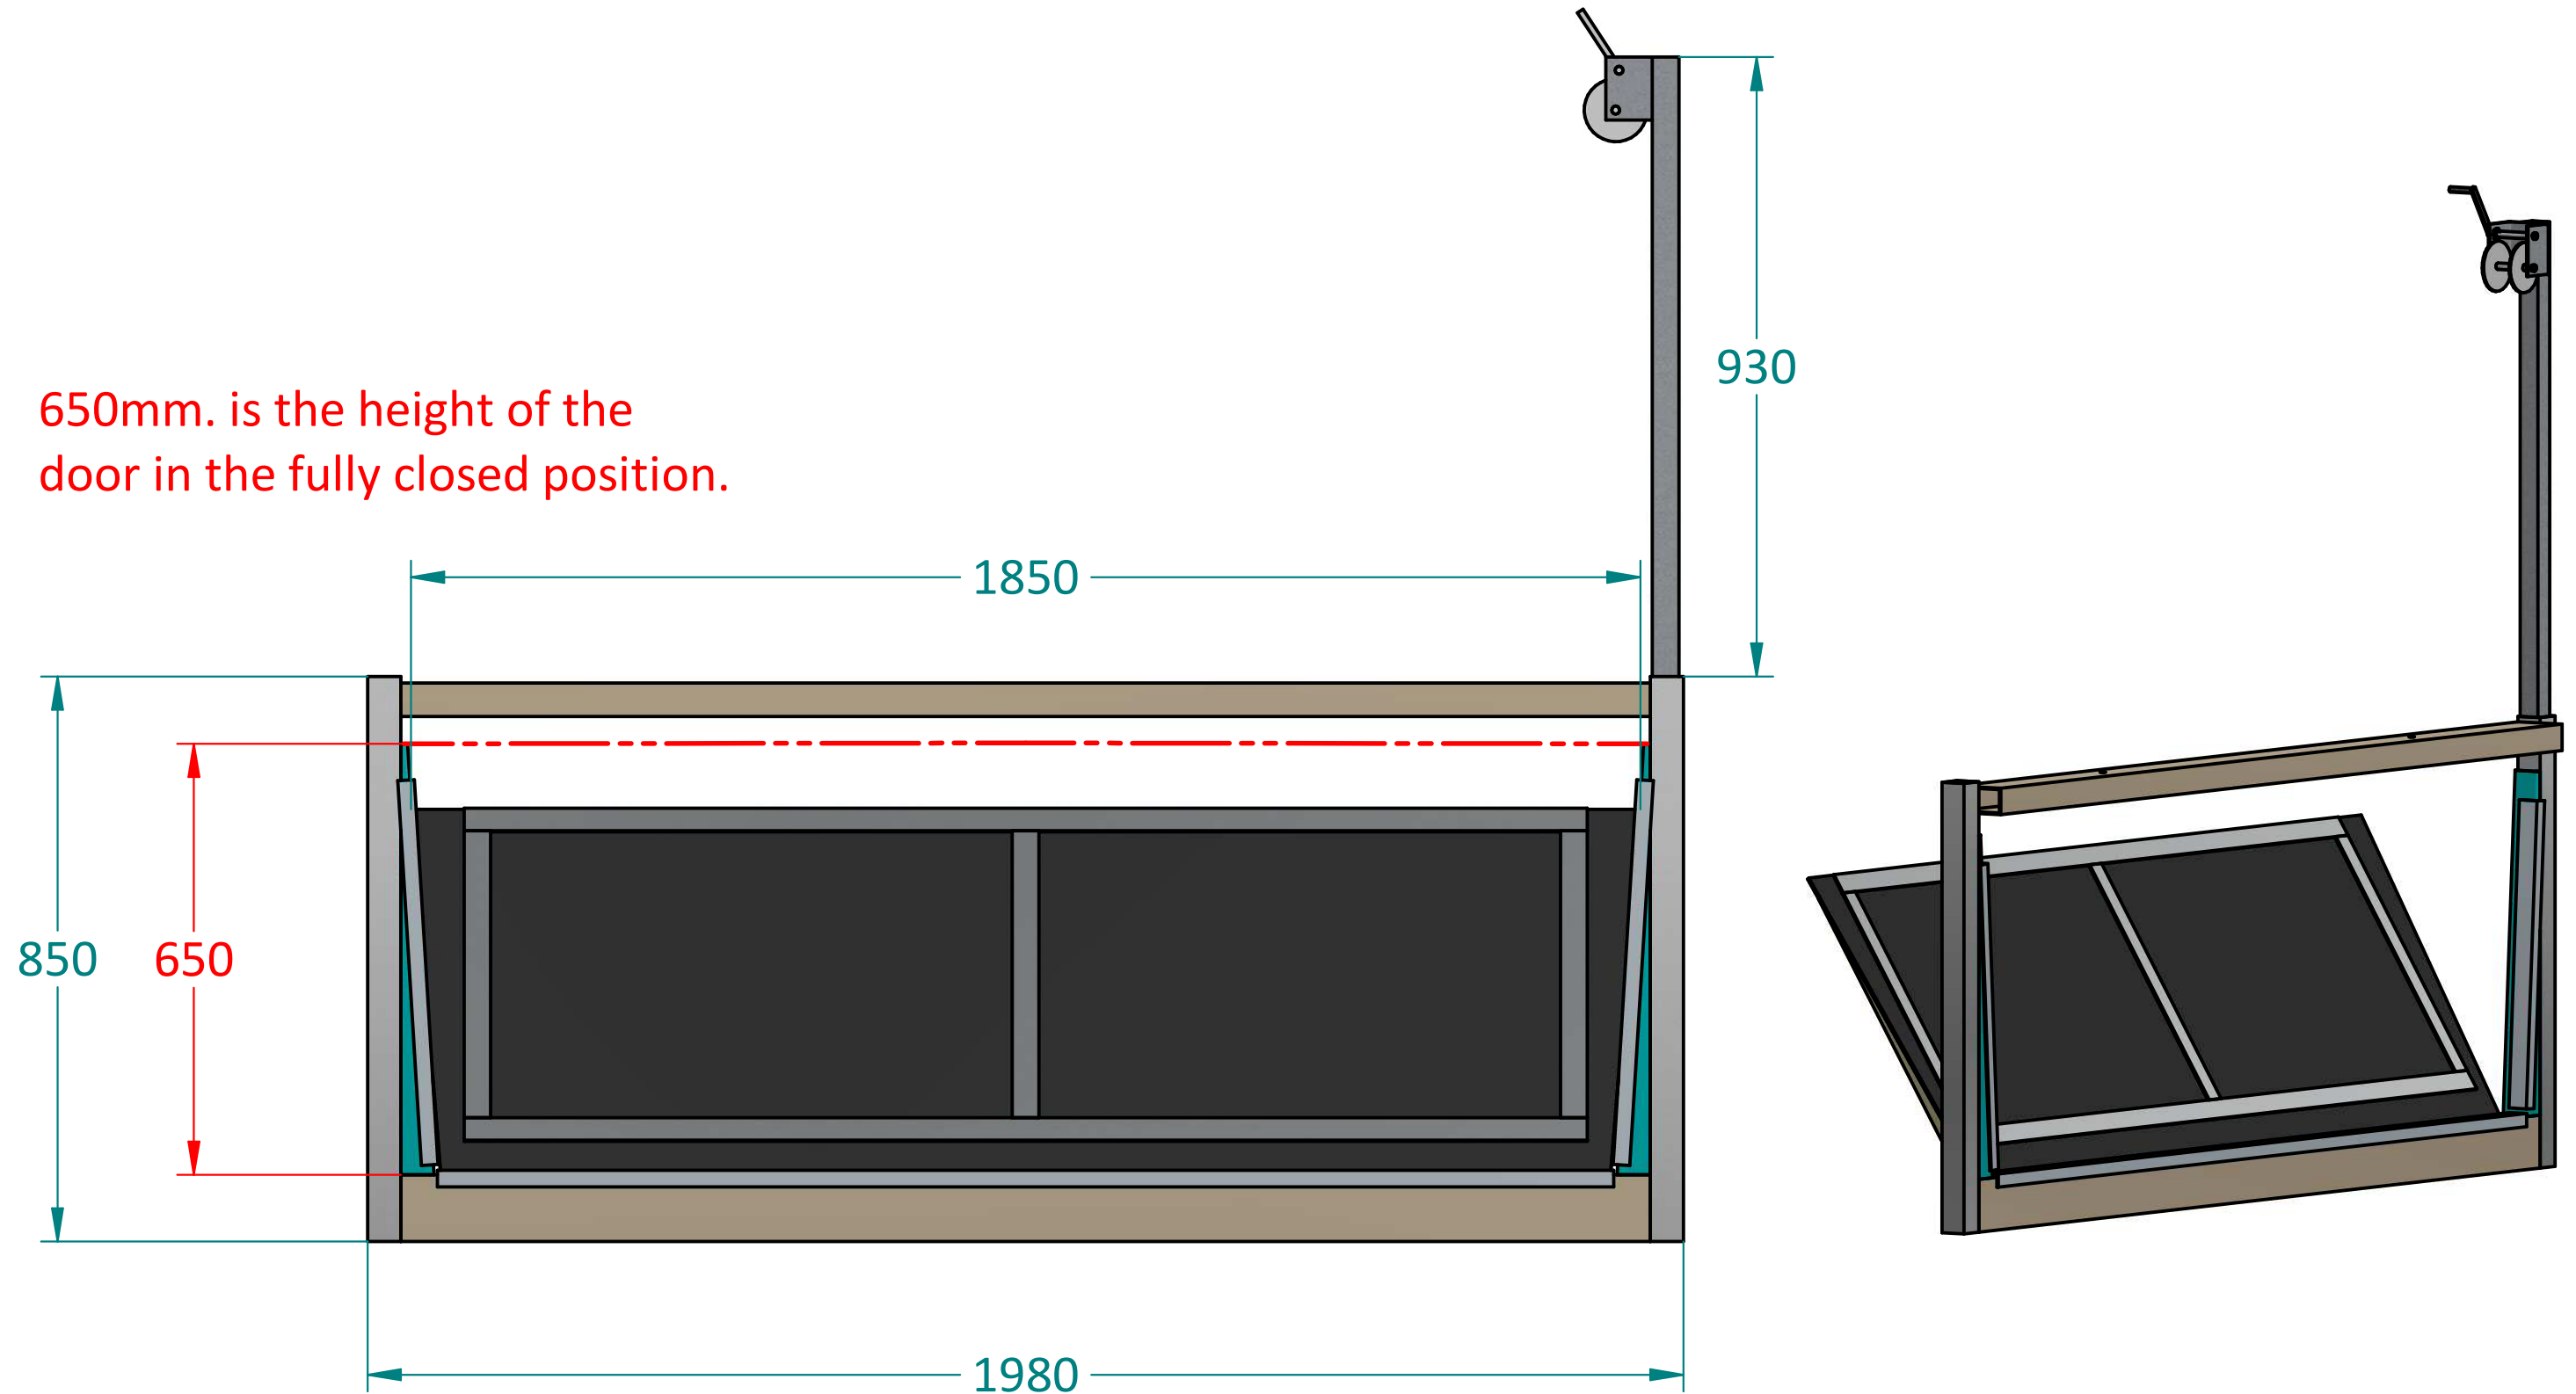

650mm. is the height of the door in the fully closed position.

Material :	Quantity :	File name : D6 cotton insert	© Padman Stops. This document is and shall remain the property of Padman Stops. Unauthorised use of this document in any form is prohibited. Patents may apply.	<b>Padman Stops</b> <i>Innovative Irrigation Solutions</i> <a href="mailto:info@padmanstops.com.au">info@padmanstops.com.au</a>   tel. 03 5874 5282
Name :		Comments :		
		Modified 13/01/2016		
Dimensions in mm. Tolerance ±0.5mm. unless otherwise stated.		Drawn by peterm 20/10/2015	A3	Sheet 1 OF 1