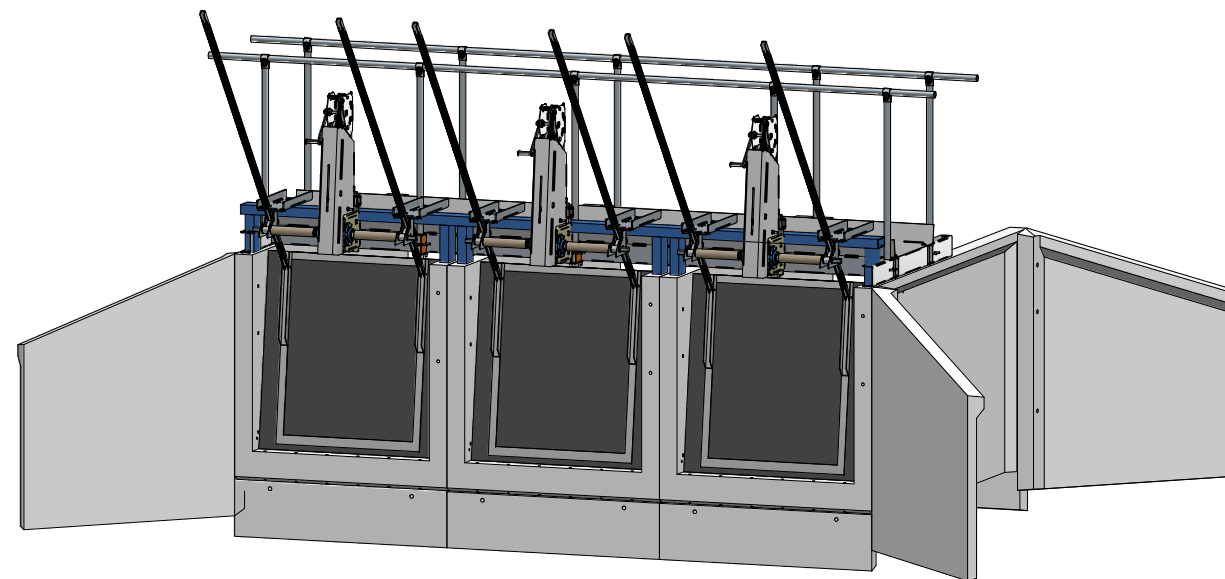

Height from the top of the closed door to PBC 1000 sill level : **1050**

- 3 PBC 1000-1000
- 4 PBC Wings
- 4 PBC 1000 Ratwall
- 1 PBC 1000 Walkway
- PosiDrive
- AutoWinch Seasonal and AutoWinch Pro ready

- Recommended is 100mm of freeboard on the upstream side of the rubber door.

## PBC 1000-1000 - 3 piece - PosiDrive

© Padman Stops. This document is and shall remain the property of Padman Stops. Unauthorised use of this document in any form is prohibited. Patents may apply.

All dimensions in millimetres unless otherwise stated.