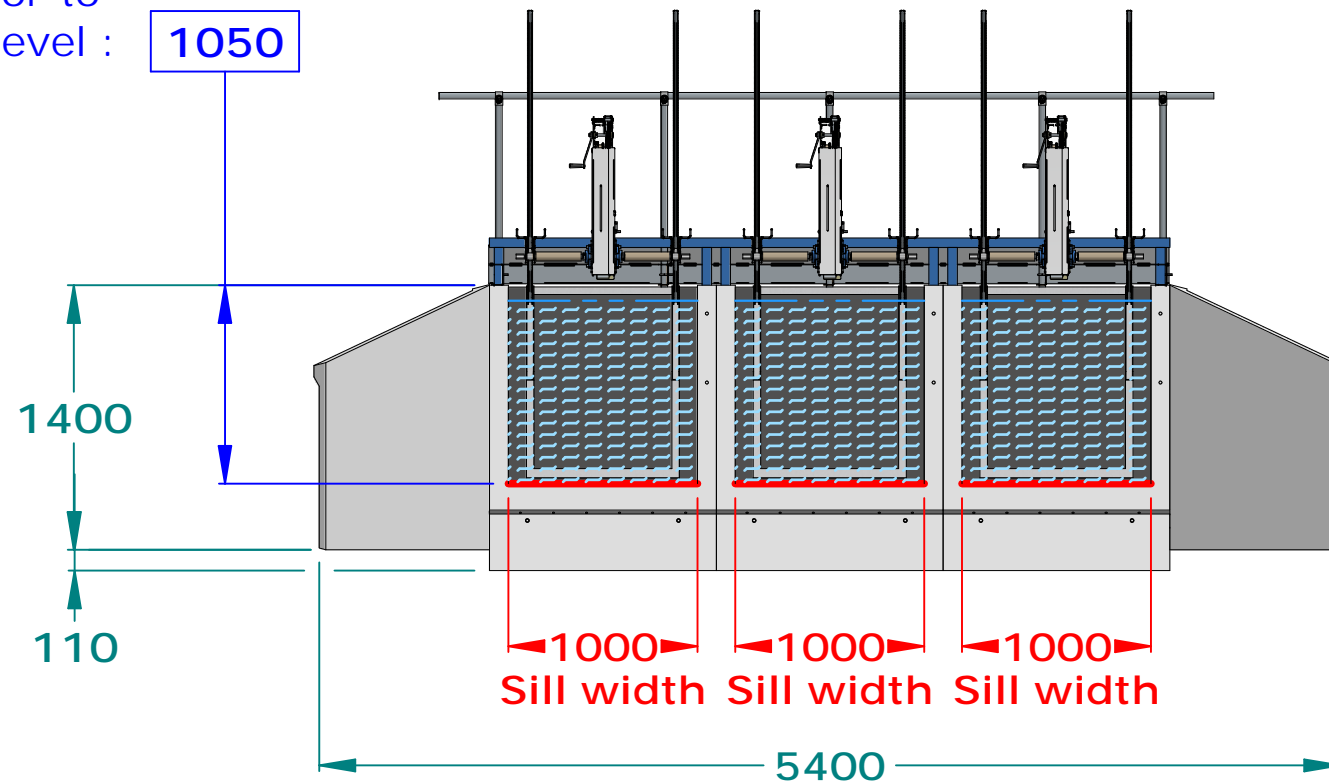

Height from the top of the closed door to PBC 1000 sill level : **1050**

- 3 PBC 1000-1000
- 4 PBC Wings
- 4 PBC 1000 Ratwall
- 1 PBC 1000 Walkway
- PosiDrive
- AutoWinch Seasonal and AutoWinch Pro ready

- Recommended is 100mm of freeboard on the upstream side of the rubber door.

## PBC 1000-1000 - 3 piece - PosiDrive

© Padman Stops. This document is and shall remain the property of Padman Stops. Unauthorised use of this document in any form is prohibited. Patents may apply.

All dimensions in millimetres unless otherwise stated.