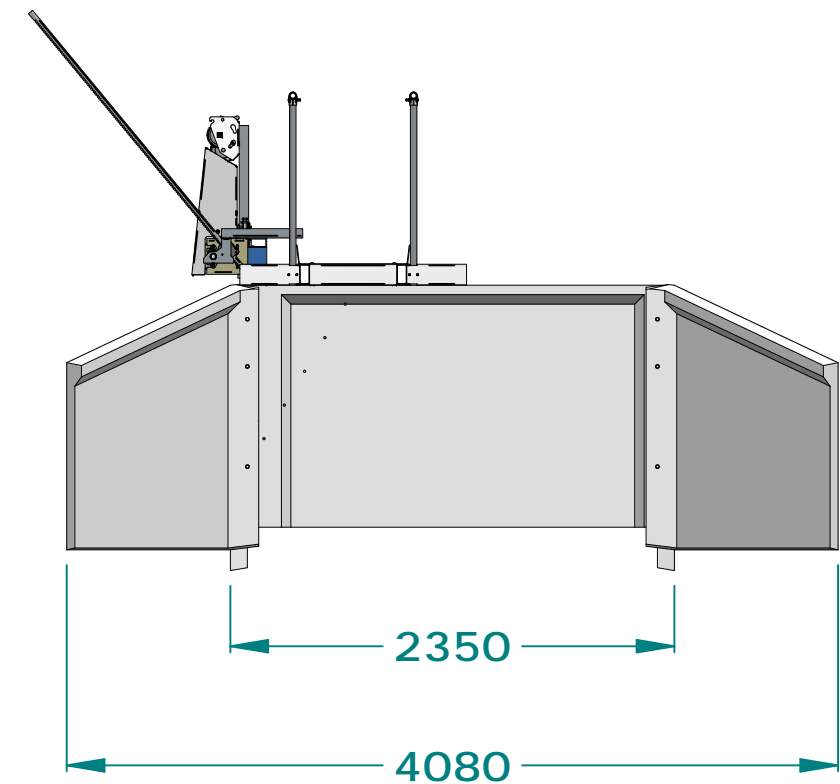

Height from the top of the closed door to PBC 1000 sill level : **1050**

- 3 PBC 1000-1000
- 4 PBC Wings
- 4 PBC 1000 Ratwall
- 1 PBC 1000 Walkway
- PosiDrive
- AutoWinch Seasonal and AutoWinch Pro ready

- Recommended is 100mm of freeboard on the upstream side of the rubber door.

## PBC 1000-1000 - 3 piece - PosiDrive

© Padman Stops. This document is and shall remain the property of Padman Stops. Unauthorised use of this document in any form is prohibited. Patents may apply.

All dimensions in millimetres unless otherwise stated.