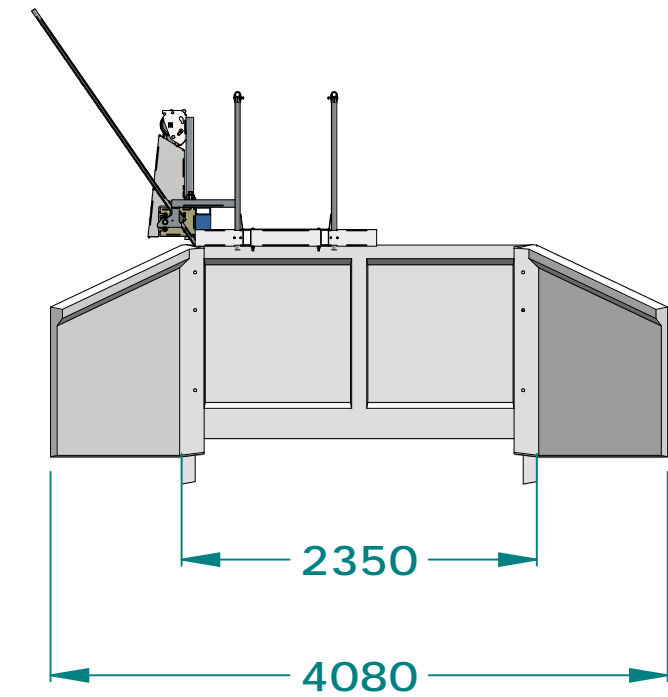

Height from the top of the closed door to PBC 2000 sill level : 1050

- 3 PBC 2000-1000
- 4 PBC Wings
- 4 PBC 2000 Ratwall
- 1 PBC 2000 Walkway
- PosiDrive
- AutoWinch Seasonal and AutoWinch Pro ready

- Recommended is 100mm of freeboard on the upstream side of the rubber door.

PBC 2000-1000 - 3 piece - PosiDrive

© Padman Stops. This document is and shall remain the property of Padman Stops. Unauthorised use of this document in anyform is prohibited. Patents may apply.

All dimensions in millimetres unless otherwise stated.