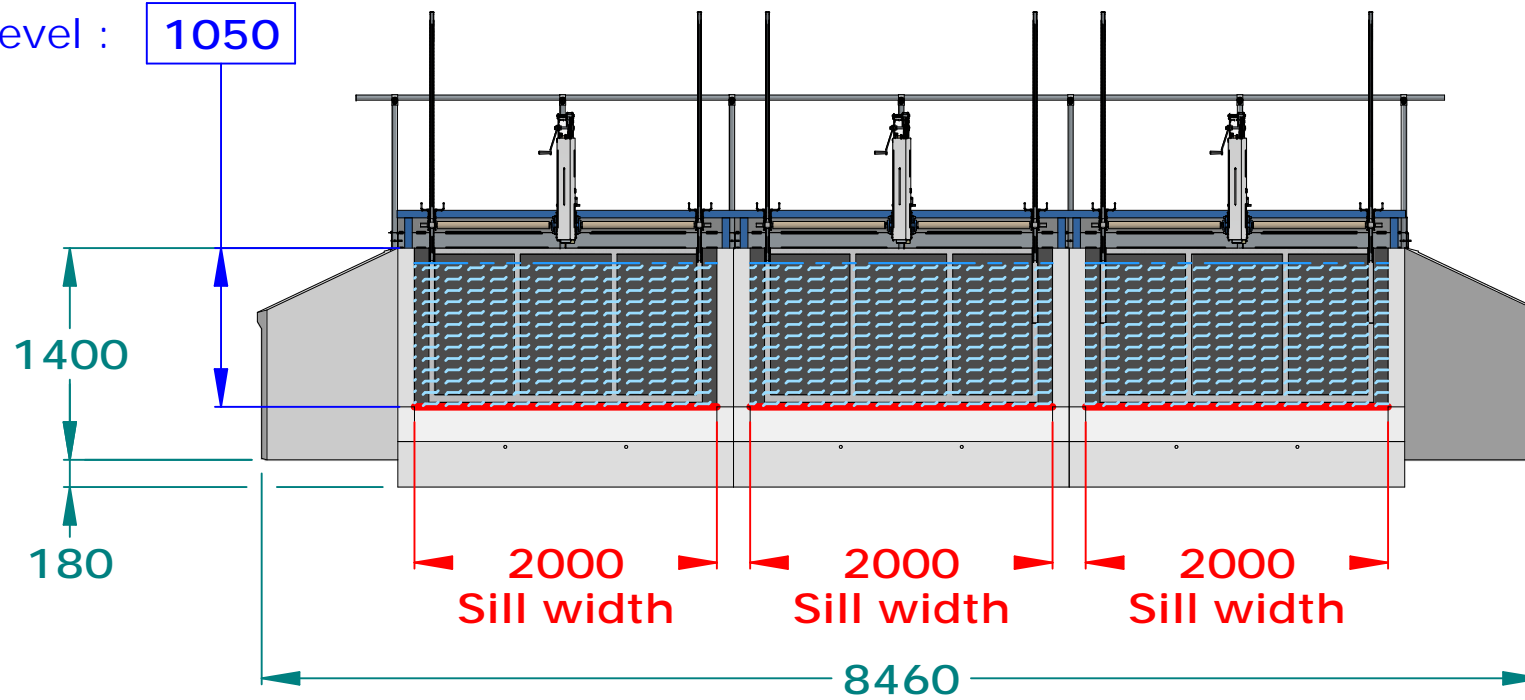

Height from the top of the closed door to PBC 2000 sill level : 1050

- 3 PBC 2000-1000
- 4 PBC Wings
- 4 PBC 2000 Ratwall
- 1 PBC 2000 Walkway
- PosiDrive
- AutoWinch Seasonal and AutoWinch Pro ready

- Recommended is 100mm of freeboard on the upstream side of the rubber door.

PBC 2000-1000 - 3 piece - PosiDrive

© Padman Stops. This document is and shall remain the property of Padman Stops. Unauthorised use of this document in anyform is prohibited. Patents may apply.

All dimensions in millimetres unless otherwise stated.