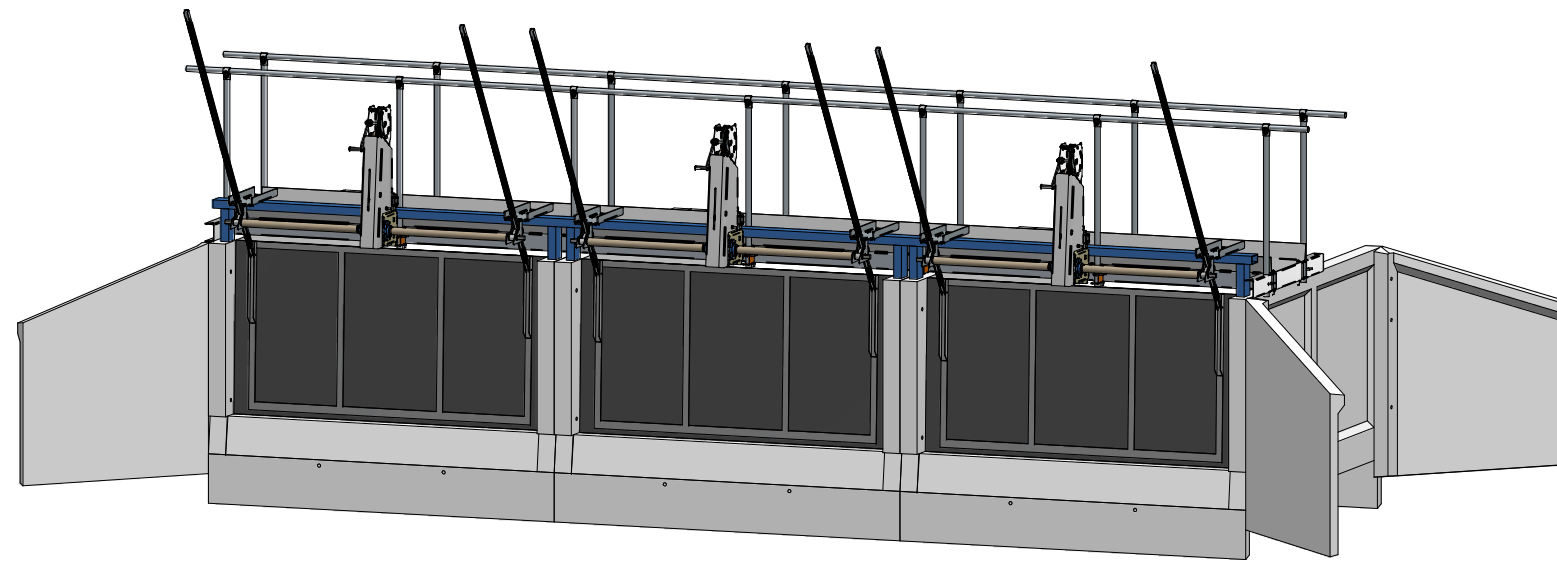

Height from the top of the closed door to PBC 2000 sill level : 1050

- 3 PBC 2000-1000
- 4 PBC Wings
- 4 PBC 2000 Ratwall
- 1 PBC 2000 Walkway
- PosiDrive
- AutoWinch Seasonal and AutoWinch Pro ready

- Recommended is 100mm of freeboard on the upstream side of the rubber door.

PBC 2000-1000 - 3 piece - PosiDrive

© Padman Stops. This document is and shall remain the property of Padman Stops. Unauthorised use of this document in anyform is prohibited. Patents may apply.

All dimensions in millimetres unless otherwise stated.