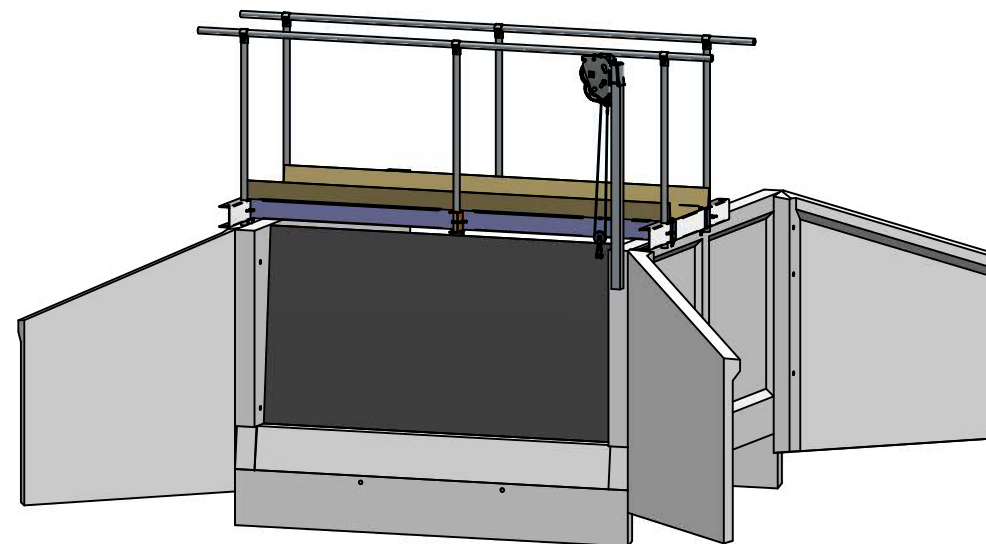

Height from the top of the closed door to PBC 2000 sill level :

1040

1400

180

2000
Sill width

4020

- PBC 2000
- PBC Wings
- PBC 2000 Ratwall
- PBC 2000 Walkway

- Recommended is 100mm of freeboard on the upstream side of the rubber door.

PBC 2000-2000 - Wings - Rat Wall - Walkway

© Padman Stops. This document is and shall remain the property of Padman Stops. Unauthorised use of this document in anyform is prohibited. Patents may apply.