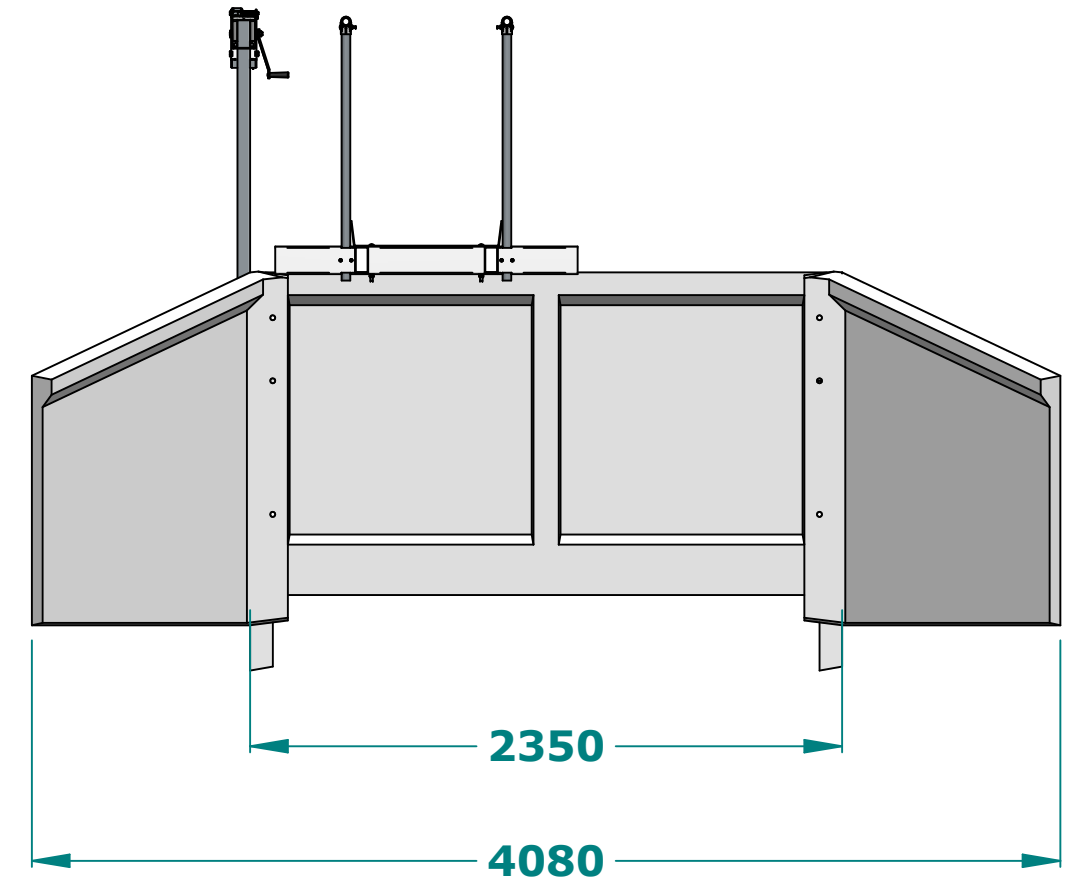

Height from the top of the closed door to PBC 2000 sill level :

1040

1400

180

2000
Sill width

4020

- PBC 2000
- PBC Wings
- PBC 2000 Ratwall
- PBC 2000 Walkway

- Recommended is 100mm of freeboard on the upstream side of the rubber door.